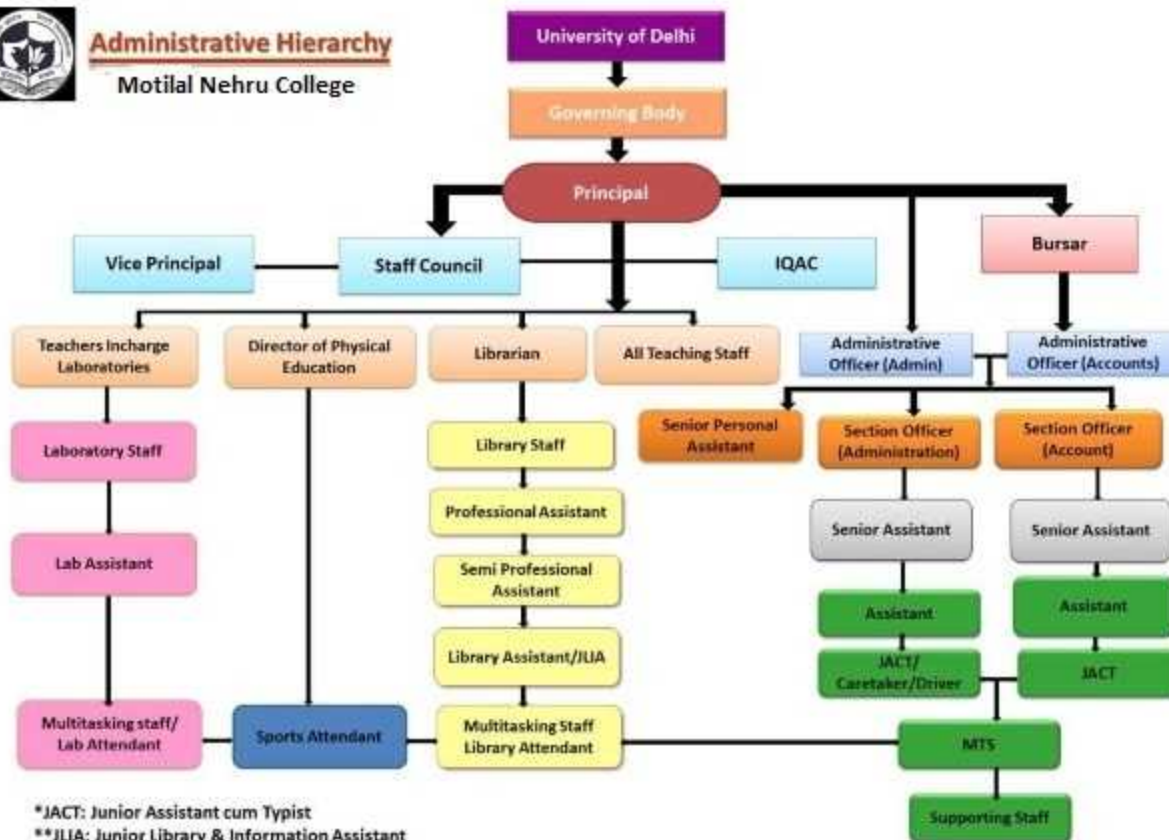

Administrative Hierarchy

Motilal Nehru College

*JACT: Junior Assistant cum Typist

**JLIA: Junior Library & Information Assistant